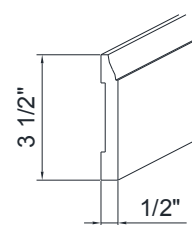

WP1884
WP1890
WP1896

WP2484
WP2490
WP2496

OU332484
OU332490

BEP3L-3" Face stile
RP84-1.5" Face stile
RP90-1.5" Face stile
RP96-1.5" Face stile

FS330
FS336
FS342
FS642
FS636
FS384
FS396

FBM8

End panel 24 x 35 x 3/16
Wall panel 12 x 42 x 3/16
Island panel 3' x 4' x 1/4"

Mullion door
1530,36,42MD
1830,36,42MD
3030,36,42MD
3630,36,42MD
DC2430,36,42MD
DC2736MD
DC2742MD

Deco Doors
30DD
36DD
42DD
BDD