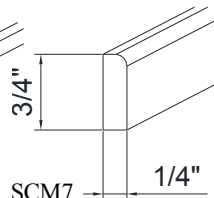

WP1884
WP1890
WP1896

WP2484
WP2490
WP2496

OU332484
OU332490

BEP3L-3" Face stile
RP84-1.5" Face stile
RP90-1.5" Face stile
RP96-1.5" Face stile

FS330
FS336
FS342
FS642
FS636
FS384
FS396

SCM7

End panel 24 x 35 x 3/16
Wall panel 12 x 42 x 3/16
Island panel 3' x 4' x 1/4"

Mullion door
1530,36,42MD
1830,36,42MD
3030,36,42MD
3630,36,42MD
DC2430,36,42MD
DC2736MD
DC2742MD

Deco Doors
30DD
36DD
42DD
BDD