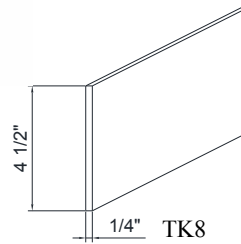

30", 36", or 42"

DCB3612

BC24

CSF36

WP1884
WP1890
WP1896

WP2484
WP2490
WP2496

OU332484
OU332490

BEP3L-3" Face stile
RP84-1.5" Face stile
RP90-1.5" Face stile
RP96-1.5" Face stile

BF3

FS330
FS336
FS342
FS642
FS636
FS384
FS396

VA48

VAS48

1/4" TK8

RD18
RD24

CM8+DM8

CM8

End panel 24 x 35 x 3/16
Wall panel 12 x 42 x 3/16
Island panel 3' x 4' x 1/4"

Mullion door
1530,36,42MD
1830,36,42MD
3030,36,42MD
3630,36,42MD
DC2430,36,42MD
DC2736MD
DC2742MD

Deco Doors
30DD
36DD
42DD
BDD